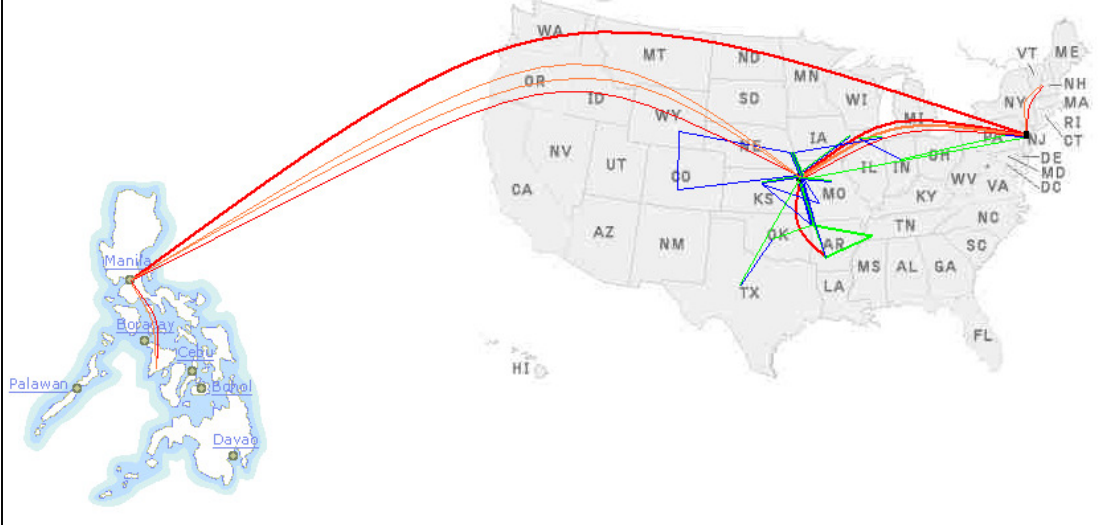

# **Manthe Messenger**

May 2009

Issue 06-01

Dear Friends and Family,

Our furlough is quickly coming to an end. We have booked our flights, and on June 1 we will return home to Manila. The last 9 months has been an amazing time for our family to catch up with new and existing supporters. It has been encouraging to reflect on what God has done over the last 4 years and it is exciting to share the vision He has given us moving forward.

It seems like we have been to so many places over the last year. All in all we have driven almost 40,000 miles in addition to all of the flights. Here is a map (above) that shows where we have been. Red/orange lines are flights and blue/green lines are road trips. From start to finish we went from Manila - New Jersey - Kansas City - Hot Springs AR - Memphis - Siloam Springs AR - Kansas City - Wichita - Kansas City - Siloam Springs - Kansas City - New Jersey - New Hampshire - New Jersey - Kansas City - La Junta Colorado - Cheyenne Wyoming - Omaha - Kansas City - Manila - Panay Island - Manila - Kansas City - Siloam Springs - Wichita - Springfield, MO - Kansas City - Dubuque, IA - Kansas City - Wichita - Kansas City - Hot Springs, AR - Kansas City - Omaha - Kansas City - New Jersey - Scranton - Indianapolis - Rockford, IL - Chicago - Omaha - Kansas City - Dallas - Oklahoma City - Siloam Springs, AR - Kansas City - Columbia, MO - Kansas City - Back to Manila